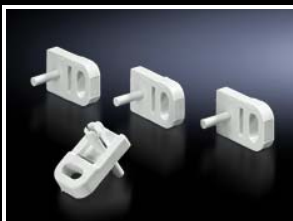

Supply includes:

- Mounting plate
- Self-tapping assembly screws

For enclosure	Height inches (mm)	Width inches (mm)	Packs of	Model No.
9517.000/.100, 9518.000/.100, 9519.000/.100	6 (150)	6 (150)	10 pc(s).	9548.000
9520.000/.100, 9521.000/.100, 9521.050, 9522.000/.100	6 (150)	9 (220)	8 pc(s).	9549.000
9523.000/.100, 9524.000/.100	9 (220)	13 (331)	4 pc(s).	9550.000

Hinges

For hinged attachment of covers. The supplied drilling template ensures problem-free assembly.

Color:

- Similar to RAL 7035

Supply includes:

- 1 set =
- 2 hinges
- 4 assembly screws
- 4 polyethylene sealing bungs
- 1 drilling template

For enclosure	Material	Packs of	Model No.
9514.000/.100 – 9524.000/.100	Polystyrene	10 set(s)	9581.000

Wall mounting brackets

The housing can be screwed to the wall using four wall mounting brackets. The bracket is securely attached to the housing by means of pins.